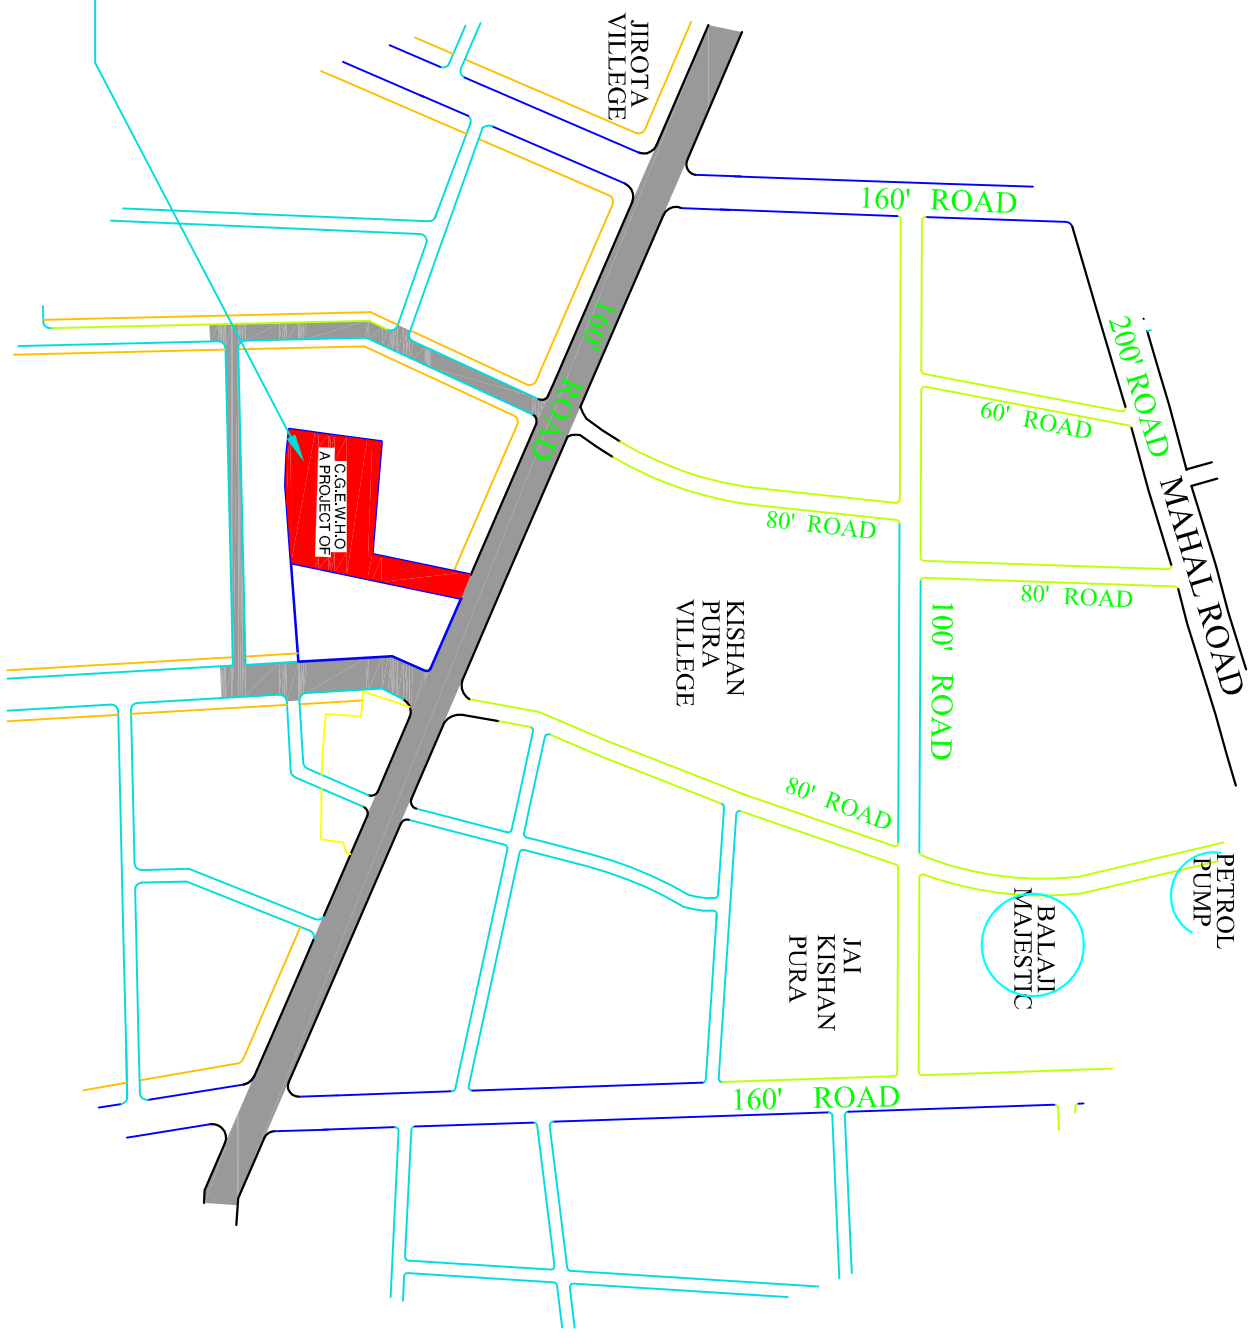

LOCATION PLAN

(NOT TO SCALE)

- Airport - 5.0 KM.
- Rlwy. Station (Jagat Pura) - 5.0 KM.
- Secretariate - 14.5 KM.
- Malviya Nagar - 5.5 KM.
- NRI Colony - 2.5 KM.
- Sitapura Ind. Area - 4.5 KM.
- Tonk Road - 4.5 KM.

C.G.E.W.H.O PROJECT PHASE-II
 JAGATPURA . JAIPUR